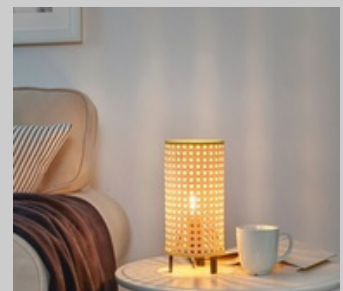

TABLE LAMP ● ○